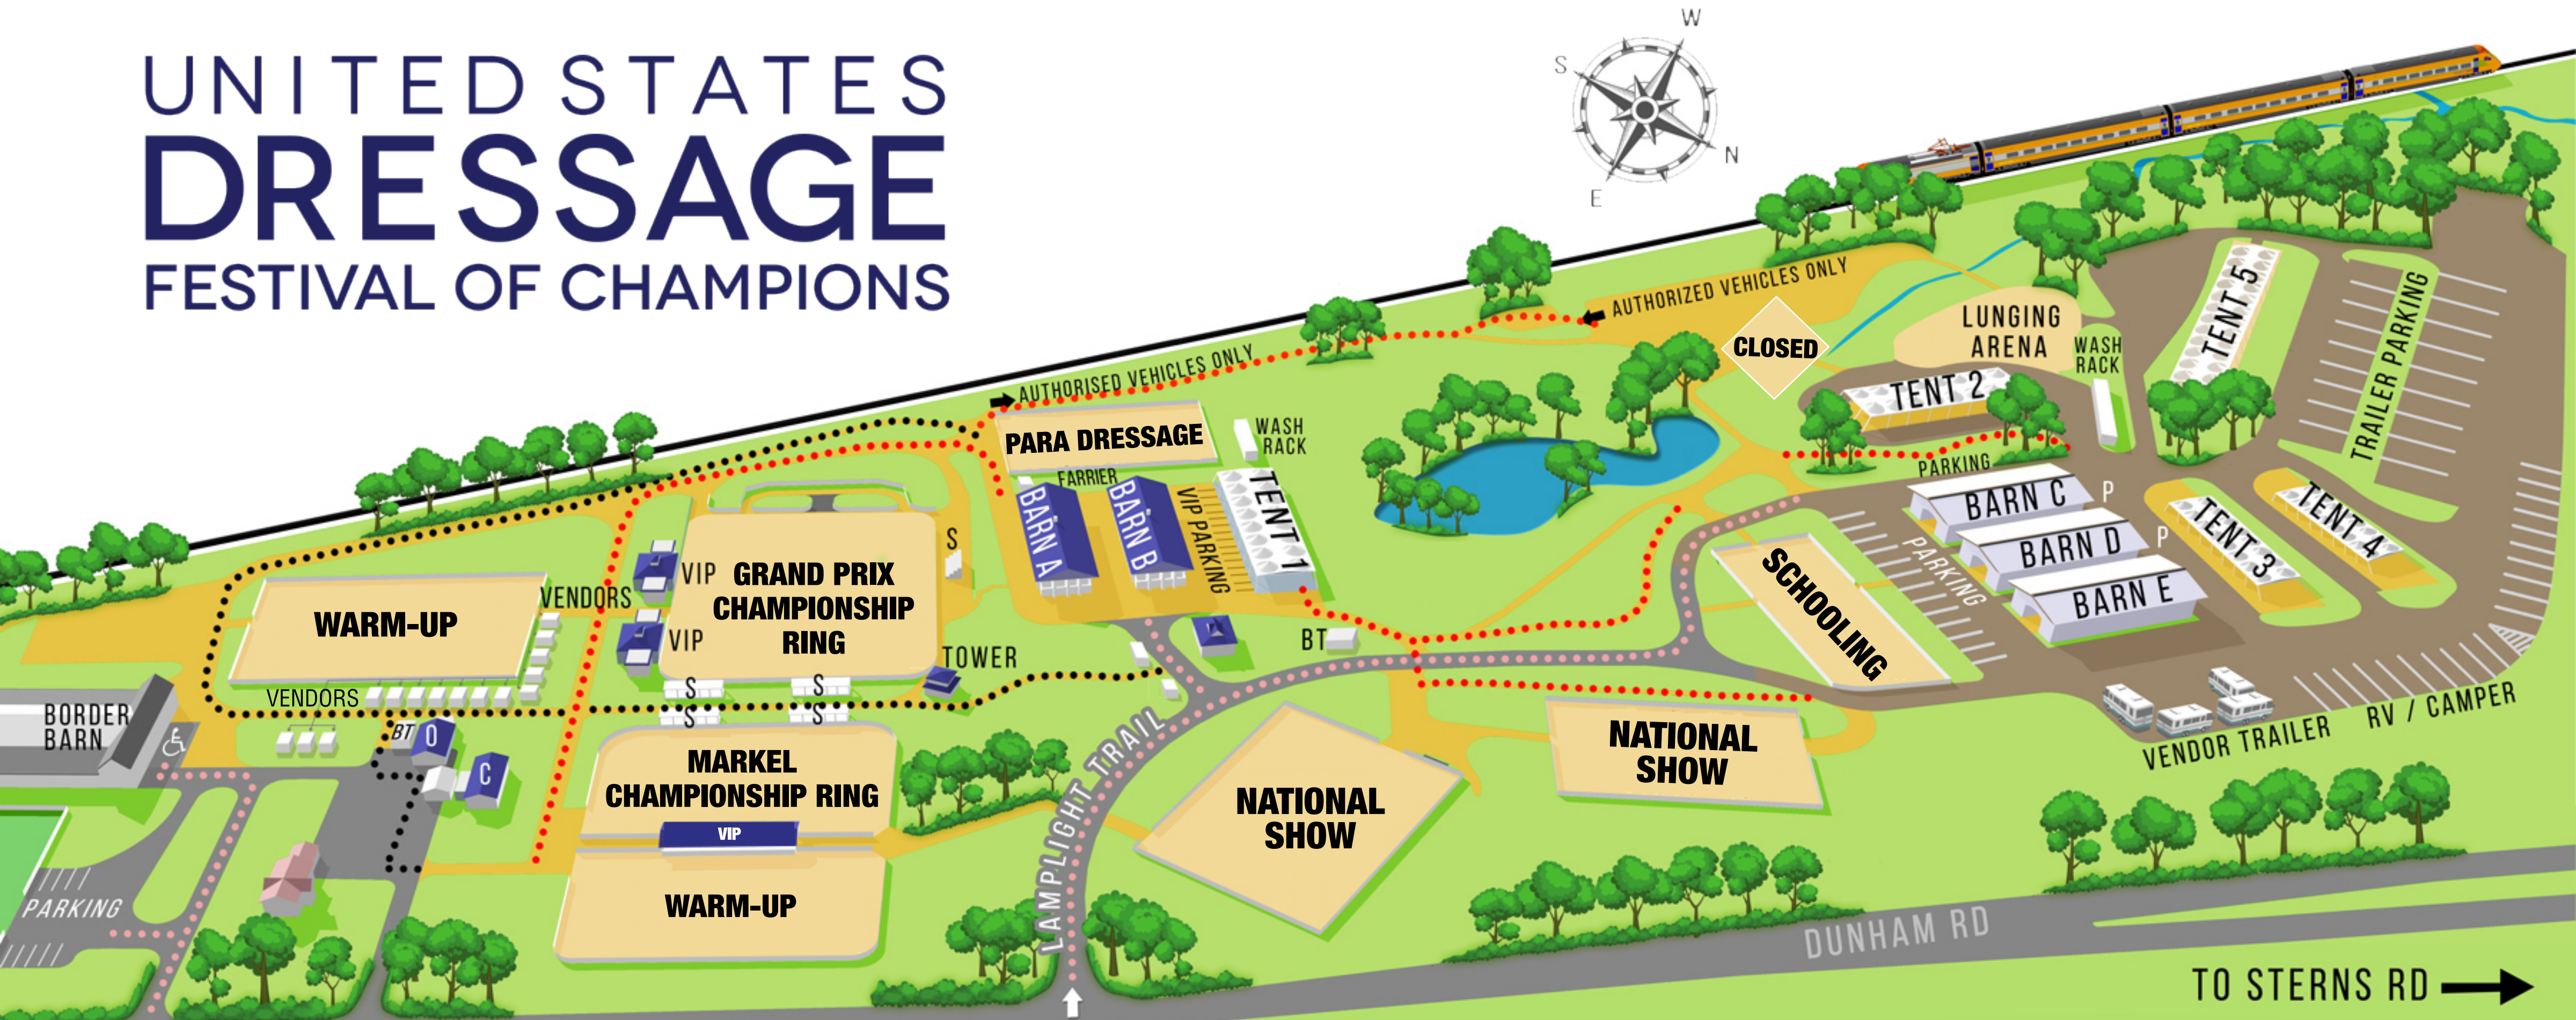

UNITED STATES DRESSAGE FESTIVAL OF CHAMPIONS

SOUTH ENTRANCE
← TO ST CHARLES

NORTH ENTRANCE

HITS CHICAGO
AT
LampLight

Hits Chicago at Lamplight Equestrian Center Indoor Arena

↑
Show Rings / Show Office

Dunham Road →

S = Stallion

Dunham Road

S = Stallion

Thursday Arrival

Hits Chicago
at Lamplight Equestrian Center
TENT 1

Barns A & B ←	#223 Bragdell 10	19	#223 Bragdell Tack	20	#182 Cooper 15	57	#198 Wyman (S) 12	58
	#105 Bragdell 10	17	#247 Lipar 20	21	#182 Cooper Tack	55	#198 Wyman Tack	60
	#118 Bragdell 10	15	#247 Lipar Tack	23	#182 Cooper Tack	54	#226 Cooper (S) 15	61
	#123 Kok Tack	13	#191 Asher 20	24	#183 Cooper Tack	53	#226 Cooper Tack	63
	#123 Kok 4	12	#191 Asher Tack	25	#183 Cooper Tack	52	#172 Karol 15	64
			#267 Burlew 8	26	#183 Cooper 15	51	#172 Karol Tack	66
			#267 Burlew Tack	27	#172 Karol Tack	49	#256 Drew 15	67
				28			#255 Drew 15	69
							#245 Fuqua 15	71
							#245 Fuqua Tack	73
	#125 A. Steffens 15	10	#165 Iverson Tack	29	#253 Forsyth 15	48	#224 Marek 20	74
	#125 A. Steffens Tack	9	#165 Iverson 18	30	#311 Gilbertson 15	46	#224 Marek Tack	76
	#154 Kobryn-Callway 4	7	#192 Iverson Tack	31	#52 Bergay 15	45	#208 Marek 12	77
	#316 T. Allen Tack	6	#192 Iverson 18	32	#52 Bergay Tack	44		
	#316 T. Allen 12	5	#222 Duerrhammer Tack	33	#214 Simonson 20	42		
	#236 O. Williams 12	3	#222 Duerrhammer 20	34	#215 Simonson 20	40		
	#236 O. Williams Tack	1	#214 Simonson Tack	35		39		
				36				
				37				
				38				

Thursday Arrival

Wednesday Arrival

S = Stallion

Stalls with the letter (S) are assigned to stallions.

Hits Chicago at Lamplight Equestrian Center

Tent 2

North 

67 #151 Dodge 6 (S)	68 #151 Dodge Tack	69 #107 Arts 6 (S)	70 #107 Arts Tack	71 #106 Arts 6 (S)	72 #106 Arts Tack
------------------------	-----------------------	-----------------------	----------------------	-----------------------	----------------------